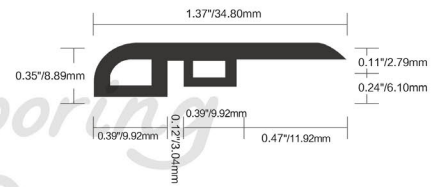

T-MOULDING for 4.8/5.5mm flooring

T-MOULDING for 6.5mm flooring

Reducer for 4.8/5.5mm flooring

Reducer for 6.5mm flooring

End Cap for 4.8/5.5mm flooring

End Cap for 6.5mm flooring

Flush Stair nose for 4.8mm flooring

Flush Stair nose for 5.5mm flooring

Flush Stair nose for 6.5mm flooring

All trim length are 94"