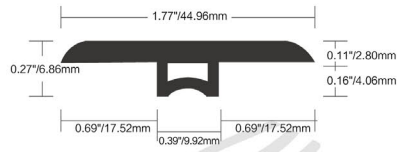

T-MOULDING for 4.8/5.5mm flooring

T-MOULDING for 6.5mm flooring

Reducer for 4.8/5.5mm flooring

Reducer for 6.5mm flooring

End Cap for 4.8/5.5mm flooring

End Cap for 6.5mm flooring

Flush Stair nose for 4.8mm flooring

Flush Stair nose for 5.5mm flooring

Flush Stair nose for 6.5mm flooring

All trim length are 94"