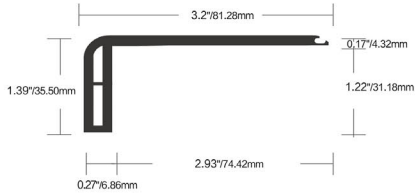

T-MOULDING for 4.8/5.5mm flooring

T-MOULDING for 6.5mm flooring

Reducer for 4.8/5.5mm flooring

Reducer for 6.5mm flooring

End Cap for 4.8/5.5mm flooring

End Cap for 6.5mm flooring

Flush Stair nose for 4.8mm flooring

Flush Stair nose for 5.5mm flooring

Flush Stair nose for 6.5mm flooring

All trim length are 94"