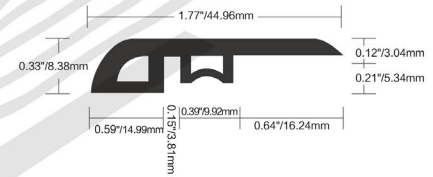

T-MOULDING for 4.8/5.5mm flooring

T-MOULDING for 6.5mm flooring

Reducer for 4.8/5.5mm flooring

Reducer for 6.5mm flooring

End Cap for 4.8/5.5mm flooring

End Cap for 6.5mm flooring

Flush Stair nose for 4.8mm flooring

Flush Stair nose for 5.5mm flooring

Flush Stair nose for 6.5mm flooring

All trim length are 94"