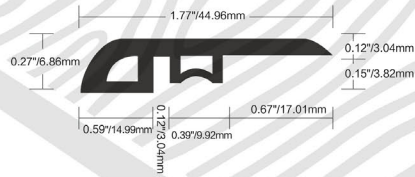

T-MOULDING for 4.8/5.5mm flooring

T-MOULDING for 6.5mm flooring

Reducer for 4.8/5.5mm flooring

Reducer for 6.5mm flooring

End Cap for 4.8/5.5mm flooring

End Cap for 6.5mm flooring

Flush Stair nose for 4.8mm flooring

Flush Stair nose for 5.5mm flooring

Flush Stair nose for 6.5mm flooring

All trim length are 94"