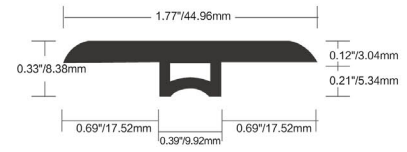

T-MOULDING for 4.8/5.5mm flooring

T-MOULDING for 6.5mm flooring

Reducer for 4.8/5.5mm flooring

Reducer for 6.5mm flooring

End Cap for 4.8/5.5mm flooring

End Cap for 6.5mm flooring

Flush Stair nose for 4.8mm flooring

Flush Stair nose for 5.5mm flooring

Flush Stair nose for 6.5mm flooring

All trim length are 94"