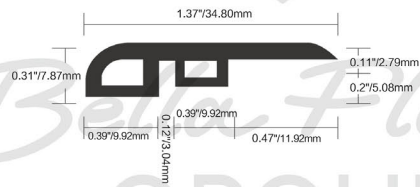

T-MOULDING for 4.8/5.5mm flooring

T-MOULDING for 6.5mm flooring

Reducer for 4.8/5.5mm flooring

Reducer for 6.5mm flooring

End Cap for 4.8/5.5mm flooring

End Cap for 6.5mm flooring

Flush Stair nose for 4.8mm flooring

Flush Stair nose for 5.5mm flooring

Flush Stair nose for 6.5mm flooring

All trim length are 94"