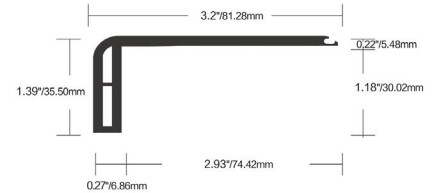

T-MOULDING for 4.8/5.5mm flooring

T-MOULDING for 6.5mm flooring

Reducer for 4.8/5.5mm flooring

Reducer for 6.5mm flooring

End Cap for 4.8/5.5mm flooring

End Cap for 6.5mm flooring

Flush Stair nose for 4.8mm flooring

Flush Stair nose for 5.5mm flooring

Flush Stair nose for 6.5mm flooring

All trim length are 94"