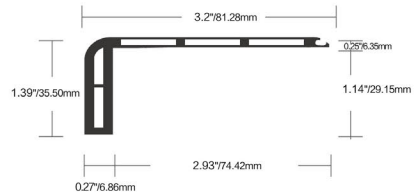

T-MOULDING for 4.8/5.5mm flooring

T-MOULDING for 6.5mm flooring

Reducer for 4.8/5.5mm flooring

Reducer for 6.5mm flooring

End Cap for 4.8/5.5mm flooring

End Cap for 6.5mm flooring

Flush Stair nose for 4.8mm flooring

Flush Stair nose for 5.5mm flooring

Flush Stair nose for 6.5mm flooring

All trim length are 94"